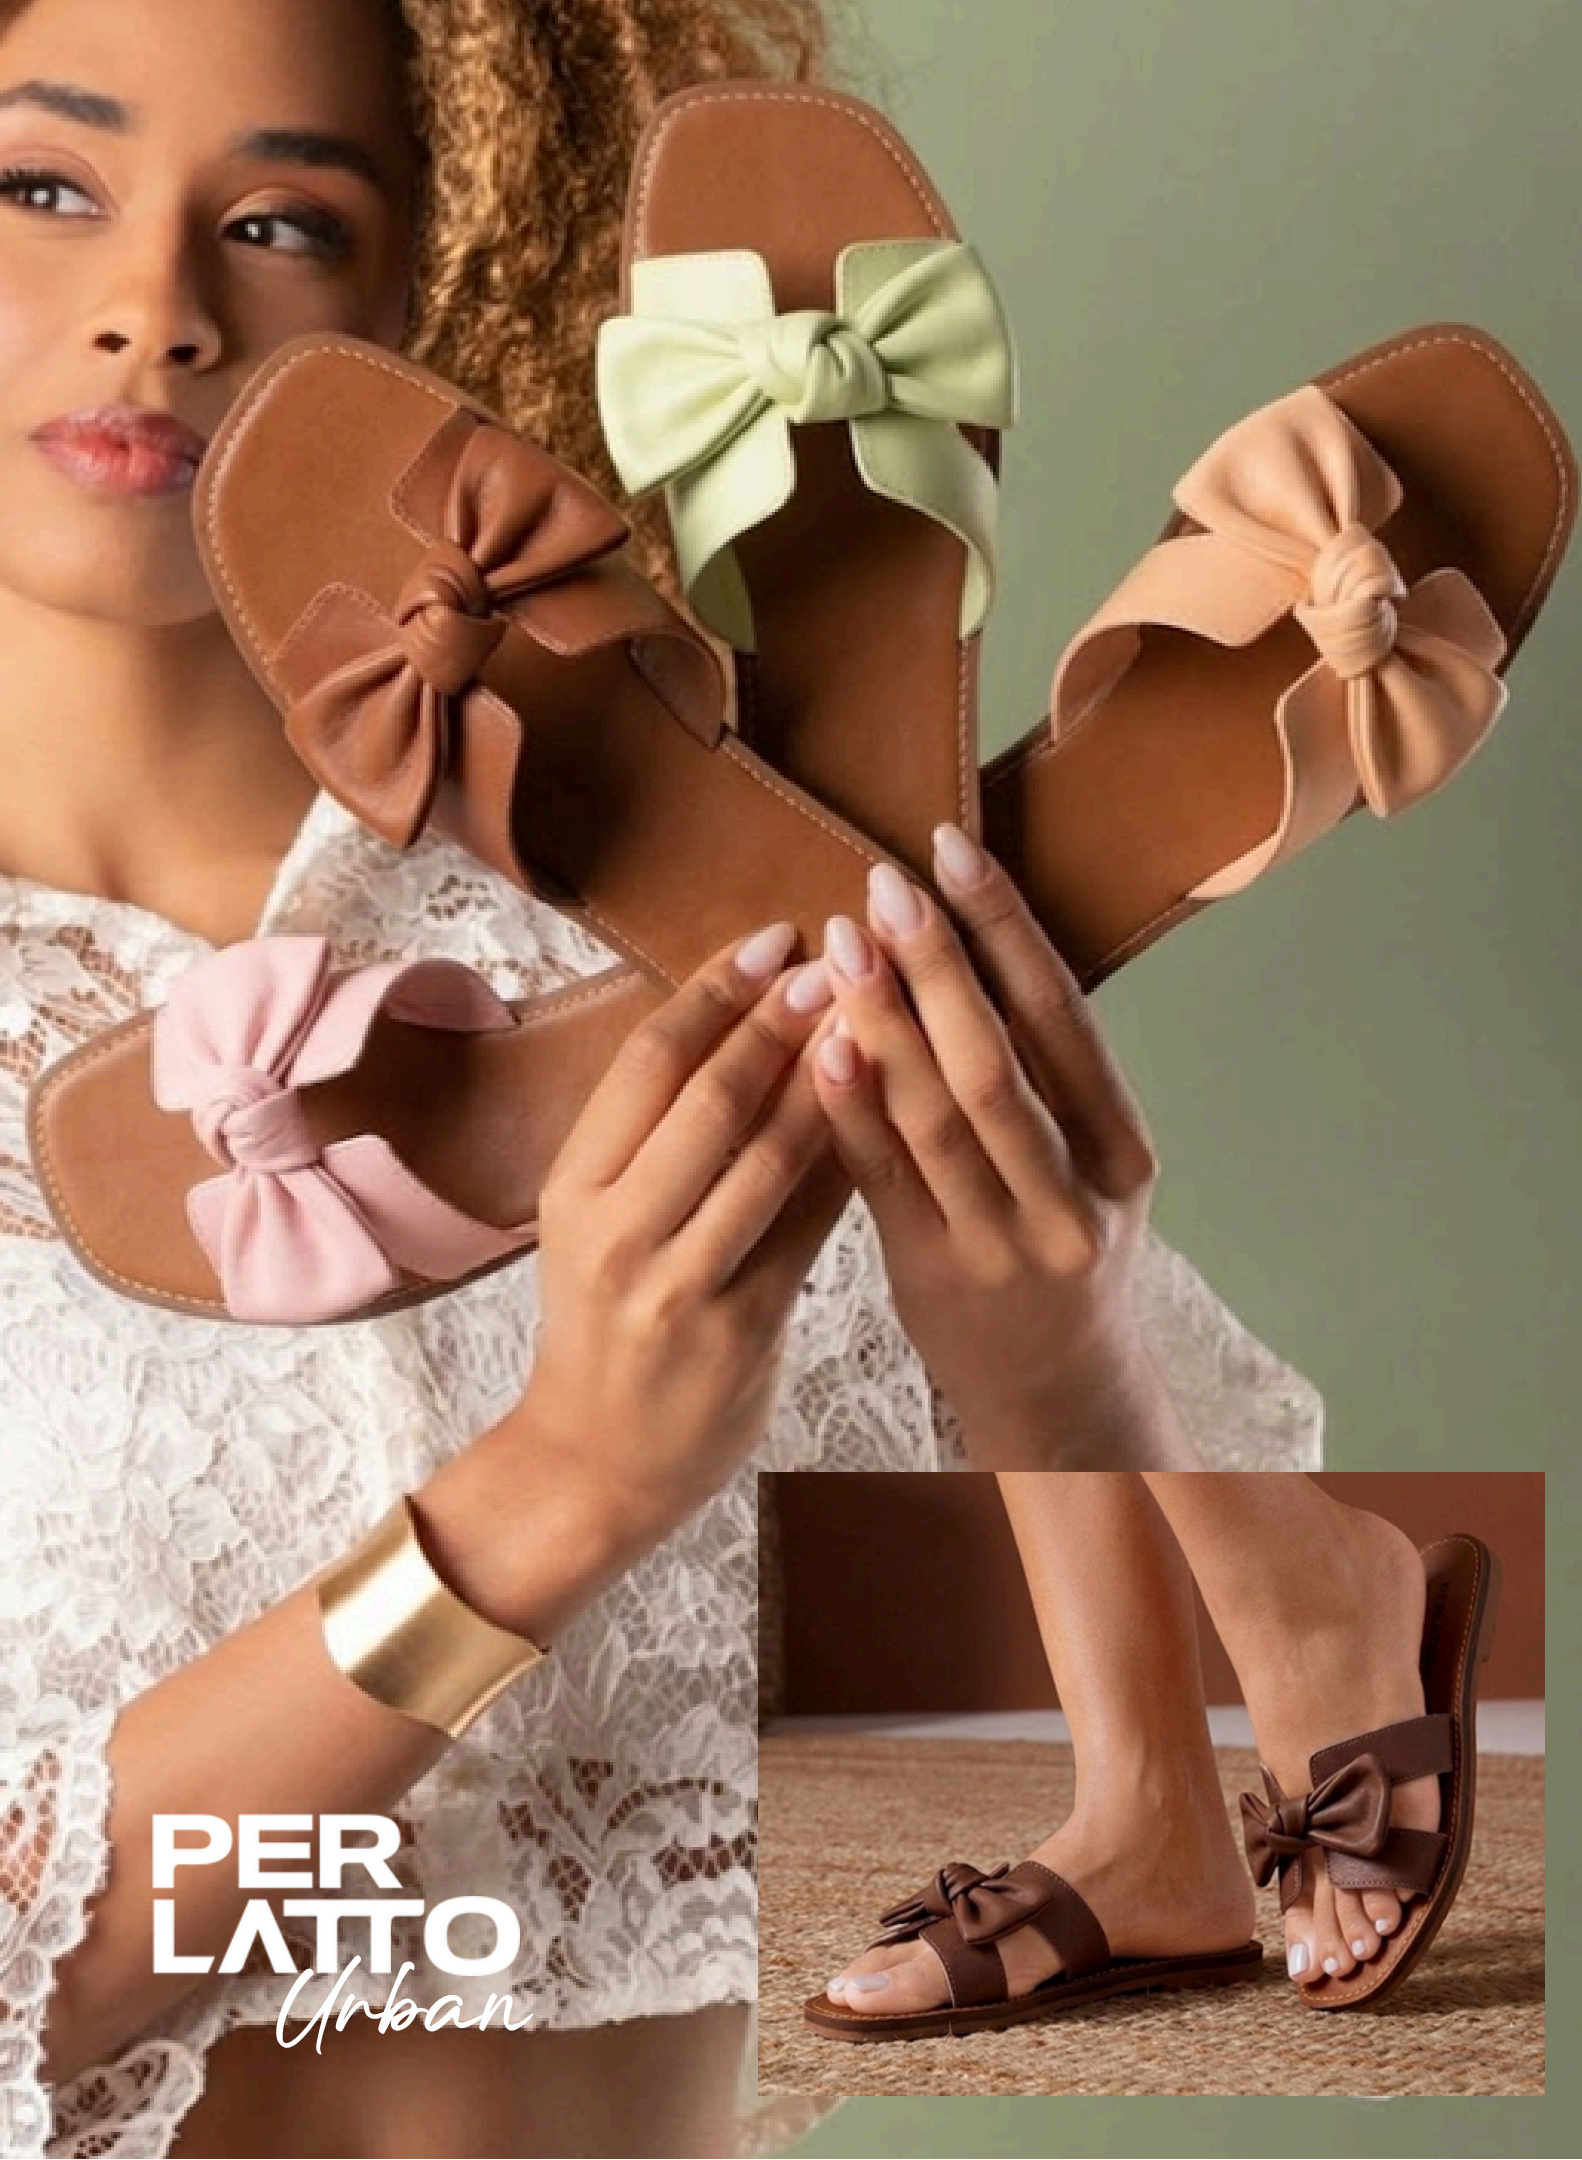

LINHA: GUARAPARI REF.: GUA231